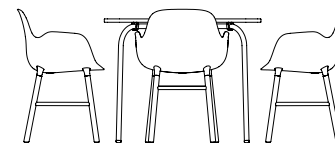

4 x Form Barstool 65cm
4 x Form Barstool Stacking 65cm
4 x Just Barstool 65cm
4 x Studio Barstool 65 cm
4 x Hyg Barstool 65 cm

Form Café Table

Form Café Table 70 x 70 x H 104,5 cm

4 x Form Barstool 75cm
4 x Form Barstool Stacking 75cm
4 x Just Barstool 75cm
4 x Studio Barstool 75 cm
4 x Hyg Barstool 75 cm

My Table

My Table 90 x 90 x H 74 cm

- 4 x Ace Chair
- 4 x Herit Chair
- 4 x Form Chair
- 4 x Form Chair Swivel
- 4 x Form Chair Swivel 5 Wheel Gaslift
- 4 x Form Chair Stacking
- 4 x Just Chair
- 4 x My Chair
- 4 x Hyg Chair
- 4 x Studio Chair