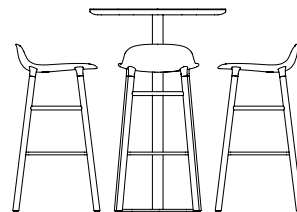

- 4 x Herit Armchair
- 4 x Form Armchair
- 4 x Form Armchair Swivel
- 4 x Form Armchair Swivel 5 Wheel Gaslift
- 4 x Knot Chair
- 4 x Hyg Chair
- 4 x Studio Armchair

Form Café Table

Form Café Table 70 x 70 x H 94,5 cm

4 x Form Barstool 65cm
4 x Form Barstool Stacking 65cm
4 x Just Barstool 65cm
4 x Studio Barstool 65 cm
4 x Hyg Barstool 65 cm

Form Café Table

Form Café Table 70 x 70 x H 104,5 cm

4 x Form Barstool 75cm
4 x Form Barstool Stacking 75cm
4 x Just Barstool 75cm
4 x Studio Barstool 75 cm
4 x Hyg Barstool 75 cm

My Table

My Table 90 x 90 x H 74 cm

- 4 x Ace Chair
- 4 x Herit Chair
- 4 x Form Chair
- 4 x Form Chair Swivel
- 4 x Form Chair Swivel 5 Wheel Gaslift
- 4 x Form Chair Stacking
- 4 x Just Chair
- 4 x My Chair
- 4 x Hyg Chair
- 4 x Studio Chair