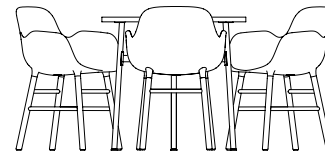

Union Table Round

Union Table Ø 80 cm

- 3 x Ace Chair
- 3 x Herit Chair
- 3 x Form Chair
- 3 x Form Chair Swivel
- 3 x Form Chair Swivel 5 Wheel Gaslift
- 3 x Form Chair Stacking
- 3 x Just Chair
- 3 x My Chair
- 3 x Hyg Chair
- 3 x Studio Chair

- 3 x Herit Armchair
- 3 x Form Armchair
- 3 x Form Armchair Swivel
- 3 x Form Armchair Swivel 5 Wheel Gaslift
- 3 x Knot Chair
- 3 x Hyg Chair
- 3 x Studio Armchair