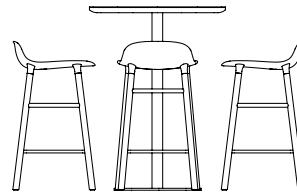

Form Café Table

Form Café Table 70 x 70 x H 94,5 cm

4 x Form Barstool 65cm
4 x Form Barstool Stacking 65cm
4 x Just Barstool 65cm
4 x Studio Barstool 65 cm
4 x Hyg Barstool 65 cm