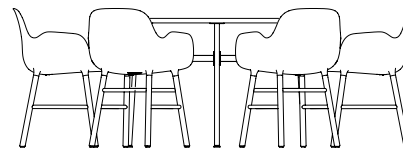

Union Table Round

Union Table Ø 110 cm

- 6 x Ace Chair
- 6 x Herit Chair
- 6 x Form Chair
- 6 x Form Chair Swivel
- 6 x Form Chair Swivel 5 Wheel Gaslift
- 6 x Form Chair Stacking
- 6 x Just Chair
- 6 x My Chair
- 6 x Hyg Chair
- 6 x Studio Chair

- 6 x Herit Armchair
- 6 x Form Armchair
- 6 x Form Armchair Swivel
- 6 x Form Armchair Swivel 5 Wheel Gaslift
- 6 x Knot Chair
- 6 x Hyg Chair
- 6 x Studio Armchair