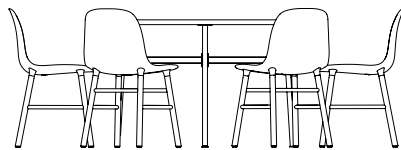

Union Table Round

Union Table Ø 110 cm

- 6 x Ace Chair
- 6 x Herit Chair
- 6 x Form Chair
- 6 x Form Chair Swivel
- 6 x Form Chair Swivel 5 Wheel Gaslift
- 6 x Form Chair Stacking
- 6 x Just Chair
- 6 x My Chair
- 6 x Hyg Chair
- 6 x Studio Chair

- 6 x Herit Armchair
- 6 x Form Armchair
- 6 x Form Armchair Swivel
- 6 x Form Armchair Swivel 5 Wheel Gaslift
- 6 x Knot Chair
- 6 x Hyg Chair
- 6 x Studio Armchair