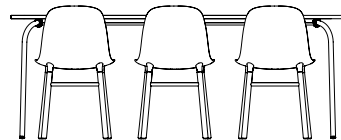

4 x Form Barstool 65cm
4 x Form Barstool Stacking 65cm
4 x Just Barstool 65cm
4 x Studio Barstool 65 cm
4 x Hyg Barstool 65 cm

Form Café Table

Form Café Table 70 x 70 x H 104,5 cm

4 x Form Barstool 75cm
4 x Form Barstool Stacking 75cm
4 x Just Barstool 75cm
4 x Studio Barstool 75 cm
4 x Hyg Barstool 75 cm

My Table

My Table 90 x 90 x H 74 cm

- 4 x Ace Chair
- 4 x Herit Chair
- 4 x Form Chair
- 4 x Form Chair Swivel
- 4 x Form Chair Swivel 5 Wheel Gaslift
- 4 x Form Chair Stacking
- 4 x Just Chair
- 4 x My Chair
- 4 x Hyg Chair
- 4 x Studio Chair

- 4 x Herit Armchair
- 4 x Form Armchair
- 4 x Form Armchair Swivel
- 4 x Form Armchair Swivel 5 Wheel Gaslift
- 4 x Knot Chair
- 4 x Hyg Chair
- 4 x Studio Armchair

My Table

My Table

90 x 200 x H 74 cm

- 6 x Ace Chair
- 6 x Herit Chair
- 6 x Form Chair
- 6 x Form Chair Swivel
- 6 x Form Chair Swivel 5 Wheel Gaslift
- 6 x Form Chair Stacking
- 6 x Just Chair
- 6 x My Chair
- 6 x Hyg Chair
- 6 x Studio Chair