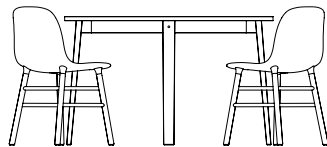

- 6 x Form Barstool 75cm
- 4 x Form Barstool Stacking 75cm
- 6 x Just Barstool 75cm
- 4 x Hyg Barstool 75cm
- 4 x Studio Barstool 75cm

Slice Table Vol.2 Ø 95 cm

- 4 x Ace Chair
- 4 x Herit Chair
- 4 x Form Chair
- 4 x Form Chair Swivel
- 4 x Form Chair Swivel 5 Wheel Gaslift
- 4 x Form Chair Stacking
- 4 x Just Chair
- 4 x My Chair
- 4 x Hyg Chair
- 4 x Studio Chair

- 4 x Herit Armchair
- 4 x Form Armchair
- 4 x Form Armchair Swivel
- 4 x Form Armchair Swivel 5 Wheel Gaslift
- 4 x Knot Chair
- 4 x Hyg Chair
- 4 x Studio Armchair

Slice Table Vol.2 Ø 120 cm

- 4 x Ace Chair
- 4 x Herit Chair
- 4 x Form Chair
- 4 x Form Chair Swivel
- 4 x Form Chair Swivel 5 Wheel Gaslift
- 4 x Form Chair Stacking
- 4 x Just Chair
- 4 x My Chair
- 4 x Hyg Chair
- 4 x Studio Chair