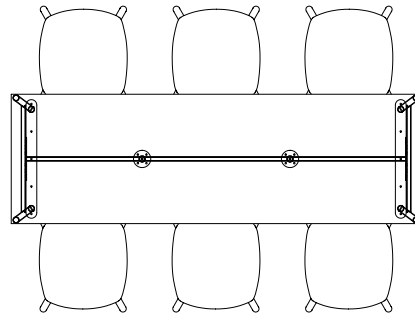

Union Bar Table

Union Bar Table 190 x 60 x H 105 cm

- 6 x Form Barstool 75cm
- 6 x Form Barstool Stacking 75cm
- 6 x Just Barstool 75cm
- 6 x Hyg Barstool 75cm
- 6 x Studio Barstool 75cm