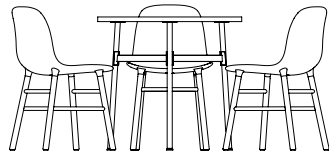

Union Table Round

Union Table Ø 80 cm

- 3 x Ace Chair
- 3 x Herit Chair
- 3 x Form Chair
- 3 x Form Chair Swivel
- 3 x Form Chair Swivel 5 Wheel Gaslift
- 3 x Form Chair Stacking
- 3 x Just Chair
- 3 x My Chair
- 3 x Hyg Chair
- 3 x Studio Chair

- 3 x Herit Armchair
- 3 x Form Armchair
- 3 x Form Armchair Swivel
- 3 x Form Armchair Swivel 5 Wheel Gaslift
- 3 x Knot Chair
- 3 x Hyg Chair
- 3 x Studio Armchair