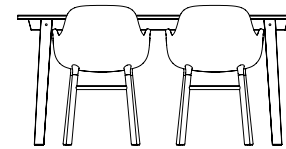

My Table

My Table 90 x 90 x H 74 cm

- 4 x Ace Chair
- 4 x Herit Chair
- 4 x Form Chair
- 4 x Form Chair Swivel
- 4 x Form Chair Swivel 5 Wheel Gaslift
- 4 x Form Chair Stacking
- 4 x Just Chair
- 4 x My Chair
- 4 x Hyg Chair
- 4 x Studio Chair

- 4 x Herit Armchair
- 4 x Form Armchair
- 4 x Form Armchair Swivel
- 4 x Form Armchair Swivel 5 Wheel Gaslift
- 4 x Knot Chair
- 4 x Hyg Chair
- 4 x Studio Armchair

My Table

My Table

90 x 200 x H 74 cm

- 6 x Ace Chair
- 6 x Herit Chair
- 6 x Form Chair
- 6 x Form Chair Swivel
- 6 x Form Chair Swivel 5 Wheel Gaslift
- 6 x Form Chair Stacking
- 6 x Just Chair
- 6 x My Chair
- 6 x Hyg Chair
- 6 x Studio Chair

- 6 x Herit Armchair
- 6 x Form Armchair
- 6 x Form Armchair Swivel
- 6 x Form Armchair Swivel 5 Wheel Gaslift
- 6 x Knot Chair
- 6 x Hyg Chair
- 6 x Studio Armchair

Slice Table

Slice Table Vol.2 84 x 160 cm