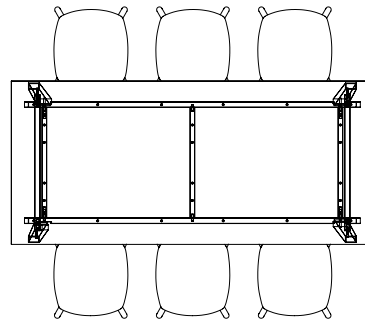

- 6 x Herit Armchair
- 6 x Form Armchair
- 6 x Form Armchair Swivel
- 6 x Form Armchair Swivel 5 Wheel Gaslift
- 6 x Knot Chair
- 6 x Hyg Chair
- 6 x Studio Chair

Slice Table

Slice Table 90 x 300 cm

- 8 x Ace Chair
- 8 x Herit Chair
- 8 x Form Chair
- 8 x Form Chair Swivel
- 8 x Form Chair Swivel 5 Wheel Gaslift
- 8 x Form Chair Stacking
- 8 x Just Chair
- 8 x My Chair
- 8 x Hyg Chair
- 8 x Studio Chair

- 8 x Herit Armchair
- 8 x Form Armchair
- 8 x Form Armchair Swivel
- 8 x Form Armchair Swivel 5 Wheel Gaslift
- 8 x Knot Chair
- 8 x Hyg Chair
- 8 x Studio Armchair

Slice Bar Table Vol.2 90 x 200 x H 103 cm