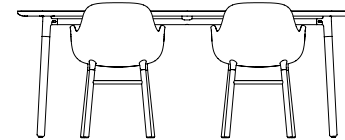

Table Overview

Contents

3	Form Table
9	My Table
12	Slice Table
21	Union Table

Form Table

Form Table

120 x 120 x H 74,5 cm

- 4 x Ace Chair
- 4 x Herit Chair
- 4 x Form Chair
- 4 x Form Chair Swivel
- 4 x Form Chair Swivel 5 Wheel Gaslift
- 4 x Form Chair Stacking
- 4 x Just Chair
- 4 x My Chair
- 4 x Hyg Chair
- 4 x Studio Chair

- 4 x Herit Armchair
- 4 x Form Armchair
- 4 x Form Armchair Swivel
- 4 x Form Armchair Swivel 5 Wheel Gaslift
- 4 x Knot Chair
- 4 x Hyg Chair
- 4 x Studio Armchair

Form Table

Form Table

95 x 200 x H 74,5 cm