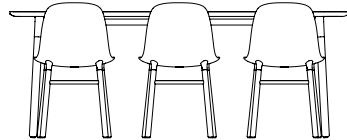

Table Overview

Contents

3	Form Table
9	My Table
12	Slice Table
21	Union Table

Form Table

Form Table

120 x 120 x H 74,5 cm

- 4 x Ace Chair
- 4 x Herit Chair
- 4 x Form Chair
- 4 x Form Chair Swivel
- 4 x Form Chair Swivel 5 Wheel Gaslift
- 4 x Form Chair Stacking
- 4 x Just Chair
- 4 x My Chair
- 4 x Hyg Chair
- 4 x Studio Chair

- 4 x Herit Armchair
- 4 x Form Armchair
- 4 x Form Armchair Swivel
- 4 x Form Armchair Swivel 5 Wheel Gaslift
- 4 x Knot Chair
- 4 x Hyg Chair
- 4 x Studio Armchair

Form Table

Form Table

95 x 200 x H 74,5 cm