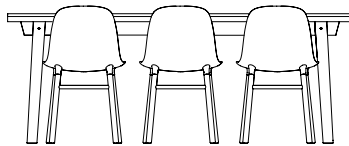

Slice Table Vol.2 90 x 200 cm

- 6 x Ace Chair
- 6 x Herit Chair
- 6 x Form Chair
- 6 x Form Chair Swivel
- 6 x Form Chair Swivel 5 Wheel Gaslift
- 4 x Form Chair Stacking
- 6 x Just Chair
- 6 x My Chair
- 6 x Hyg Chair
- 6 x Studio Chair

- 4 x Herit Armchair
- 4 x Form Armchair
- 4 x Form Armchair Swivel
- 4 x Form Armchair Swivel 5 Wheel Gaslift
- 4 x Knot Chair
- 4 x Hyg Chair
- 4 x Studio Armchair