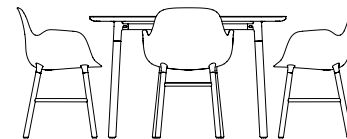

Table Overview

Contents

3	Form Table
9	My Table
12	Slice Table
21	Union Table

Form Table

Form Table

120 x 120 x H 74,5 cm

- 4 x Ace Chair
- 4 x Herit Chair
- 4 x Form Chair
- 4 x Form Chair Swivel
- 4 x Form Chair Swivel 5 Wheel Gaslift
- 4 x Form Chair Stacking
- 4 x Just Chair
- 4 x My Chair
- 4 x Hyg Chair
- 4 x Studio Chair

- 4 x Herit Armchair
- 4 x Form Armchair
- 4 x Form Armchair Swivel
- 4 x Form Armchair Swivel 5 Wheel Gaslift
- 4 x Knot Chair
- 4 x Hyg Chair
- 4 x Studio Armchair

Form Table

Form Table

95 x 200 x H 74,5 cm