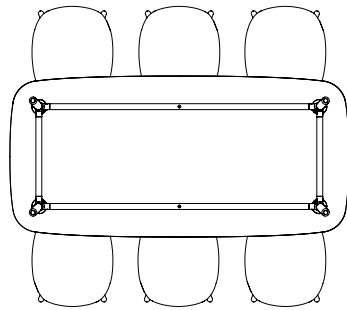

Table Overview

Contents

3	Form Table
9	My Table
12	Slice Table
21	Union Table

Form Table

Form Table

120 x 120 x H 74,5 cm

- 4 x Ace Chair
- 4 x Herit Chair
- 4 x Form Chair
- 4 x Form Chair Swivel
- 4 x Form Chair Swivel 5 Wheel Gaslift
- 4 x Form Chair Stacking
- 4 x Just Chair
- 4 x My Chair
- 4 x Hyg Chair
- 4 x Studio Chair

- 4 x Herit Armchair
- 4 x Form Armchair
- 4 x Form Armchair Swivel
- 4 x Form Armchair Swivel 5 Wheel Gaslift
- 4 x Knot Chair
- 4 x Hyg Chair
- 4 x Studio Armchair

Form Table

Form Table

95 x 200 x H 74,5 cm