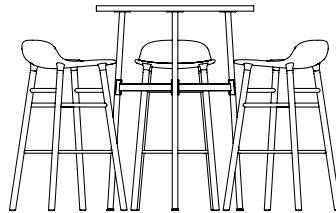

- 6 x Herit Armchair
- 6 x Form Armchair
- 6 x Form Armchair Swivel
- 6 x Form Armchair Swivel 5 Wheel Gaslift
- 6 x Knot Chair
- 6 x Hyg Chair
- 6 x Studio Armchair

Union Table Bar

Union Table Ø 80 x H 95 cm

3 x Form Barstool 65cm
3 x Form Barstool Stacking 65cm
3 x Just Barstool 65cm
3 x Hyg Barstool 65cm
3 x Studio Barstool 65cm

Union Table Bar

Union Table Ø 80 x H 105 cm

3 x Form Barstool 75cm
3 x Form Barstool Stacking 75cm
3 x Just Barstool 75cm
3 x Hyg Barstool 75cm
3 x Studio Barstool 75cm