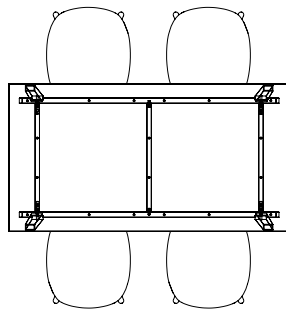

Slice Table Vol.2 84 x 160 cm

- 4 x Ace Chair
- 4 x Herit Chair
- 4 x Form Chair
- 4 x Form Chair Swivel
- 4 x Form Chair Swivel 5 Wheel Gaslift
- 4 x Form Chair Stacking
- 4 x Just Chair
- 4 x My Chair
- 4 x Hyg Chair
- 4 x Studio Chair

- 4 x Herit Armchair
- 4 x Form Armchair
- 4 x Form Armchair Swivel
- 4 x Form Armchair Swivel 5 Wheel Gaslift
- 4 x Knot Chair
- 4 x Hyg Chair
- 4 x Studio Armchair