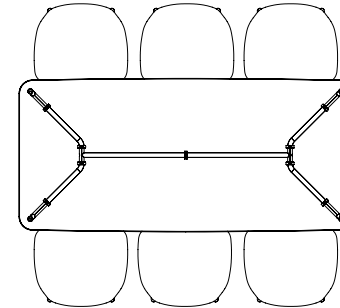

My Table

My Table 90 x 90 x H 74 cm

- 4 x Ace Chair
- 4 x Herit Chair
- 4 x Form Chair
- 4 x Form Chair Swivel
- 4 x Form Chair Swivel 5 Wheel Gaslift
- 4 x Form Chair Stacking
- 4 x Just Chair
- 4 x My Chair
- 4 x Hyg Chair
- 4 x Studio Chair

- 4 x Herit Armchair
- 4 x Form Armchair
- 4 x Form Armchair Swivel
- 4 x Form Armchair Swivel 5 Wheel Gaslift
- 4 x Knot Chair
- 4 x Hyg Chair
- 4 x Studio Armchair

My Table

My Table

90 x 200 x H 74 cm

- 6 x Ace Chair
- 6 x Herit Chair
- 6 x Form Chair
- 6 x Form Chair Swivel
- 6 x Form Chair Swivel 5 Wheel Gaslift
- 6 x Form Chair Stacking
- 6 x Just Chair
- 6 x My Chair
- 6 x Hyg Chair
- 6 x Studio Chair

- 6 x Herit Armchair
- 6 x Form Armchair
- 6 x Form Armchair Swivel
- 6 x Form Armchair Swivel 5 Wheel Gaslift
- 6 x Knot Chair
- 6 x Hyg Chair
- 6 x Studio Armchair

Slice Table

Slice Table Vol.2 84 x 160 cm