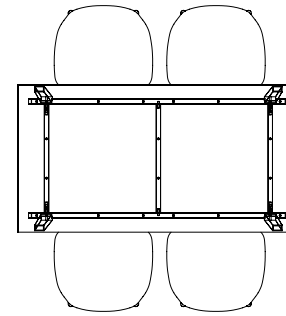

Slice Table Vol.2 84 x 160 cm

- 4 x Ace Chair
- 4 x Herit Chair
- 4 x Form Chair
- 4 x Form Chair Swivel
- 4 x Form Chair Swivel 5 Wheel Gaslift
- 4 x Form Chair Stacking
- 4 x Just Chair
- 4 x My Chair
- 4 x Hyg Chair
- 4 x Studio Chair

- 4 x Herit Armchair
- 4 x Form Armchair
- 4 x Form Armchair Swivel
- 4 x Form Armchair Swivel 5 Wheel Gaslift
- 4 x Knot Chair
- 4 x Hyg Chair
- 4 x Studio Armchair