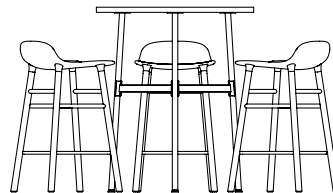

Union Table Bar

Union Table Ø 80 x H 95 cm

3 x Form Barstool 65cm
3 x Form Barstool Stacking 65cm
3 x Just Barstool 65cm
3 x Hyg Barstool 65cm
3 x Studio Barstool 65cm