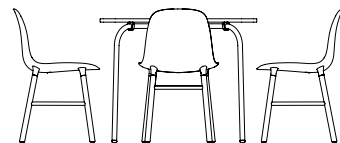

4 x Form Barstool 65cm
4 x Form Barstool Stacking 65cm
4 x Just Barstool 65cm
4 x Studio Barstool 65 cm
4 x Hyg Barstool 65 cm

Form Café Table

Form Café Table 70 x 70 x H 104,5 cm

4 x Form Barstool 75cm
4 x Form Barstool Stacking 75cm
4 x Just Barstool 75cm
4 x Studio Barstool 75 cm
4 x Hyg Barstool 75 cm

My Table

My Table 90 x 90 x H 74 cm

- 4 x Ace Chair
- 4 x Herit Chair
- 4 x Form Chair
- 4 x Form Chair Swivel
- 4 x Form Chair Swivel 5 Wheel Gaslift
- 4 x Form Chair Stacking
- 4 x Just Chair
- 4 x My Chair
- 4 x Hyg Chair
- 4 x Studio Chair