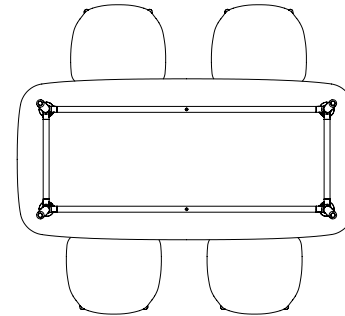

Table Overview

Contents

3	Form Table
9	My Table
12	Slice Table
21	Union Table

Form Table

Form Table

120 x 120 x H 74,5 cm

- 4 x Ace Chair
- 4 x Herit Chair
- 4 x Form Chair
- 4 x Form Chair Swivel
- 4 x Form Chair Swivel 5 Wheel Gaslift
- 4 x Form Chair Stacking
- 4 x Just Chair
- 4 x My Chair
- 4 x Hyg Chair
- 4 x Studio Chair

- 4 x Herit Armchair
- 4 x Form Armchair
- 4 x Form Armchair Swivel
- 4 x Form Armchair Swivel 5 Wheel Gaslift
- 4 x Knot Chair
- 4 x Hyg Chair
- 4 x Studio Armchair

Form Table

Form Table

95 x 200 x H 74,5 cm