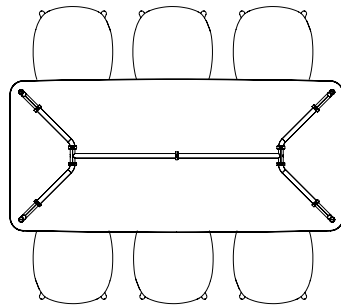

4 x Form Barstool 65cm
4 x Form Barstool Stacking 65cm
4 x Just Barstool 65cm
4 x Studio Barstool 65 cm
4 x Hyg Barstool 65 cm

Form Café Table

Form Café Table 70 x 70 x H 104,5 cm

4 x Form Barstool 75cm
4 x Form Barstool Stacking 75cm
4 x Just Barstool 75cm
4 x Studio Barstool 75 cm
4 x Hyg Barstool 75 cm

My Table

My Table 90 x 90 x H 74 cm

- 4 x Ace Chair
- 4 x Herit Chair
- 4 x Form Chair
- 4 x Form Chair Swivel
- 4 x Form Chair Swivel 5 Wheel Gaslift
- 4 x Form Chair Stacking
- 4 x Just Chair
- 4 x My Chair
- 4 x Hyg Chair
- 4 x Studio Chair

- 4 x Herit Armchair
- 4 x Form Armchair
- 4 x Form Armchair Swivel
- 4 x Form Armchair Swivel 5 Wheel Gaslift
- 4 x Knot Chair
- 4 x Hyg Chair
- 4 x Studio Armchair

My Table

My Table

90 x 200 x H 74 cm

- 6 x Ace Chair
- 6 x Herit Chair
- 6 x Form Chair
- 6 x Form Chair Swivel
- 6 x Form Chair Swivel 5 Wheel Gaslift
- 6 x Form Chair Stacking
- 6 x Just Chair
- 6 x My Chair
- 6 x Hyg Chair
- 6 x Studio Chair